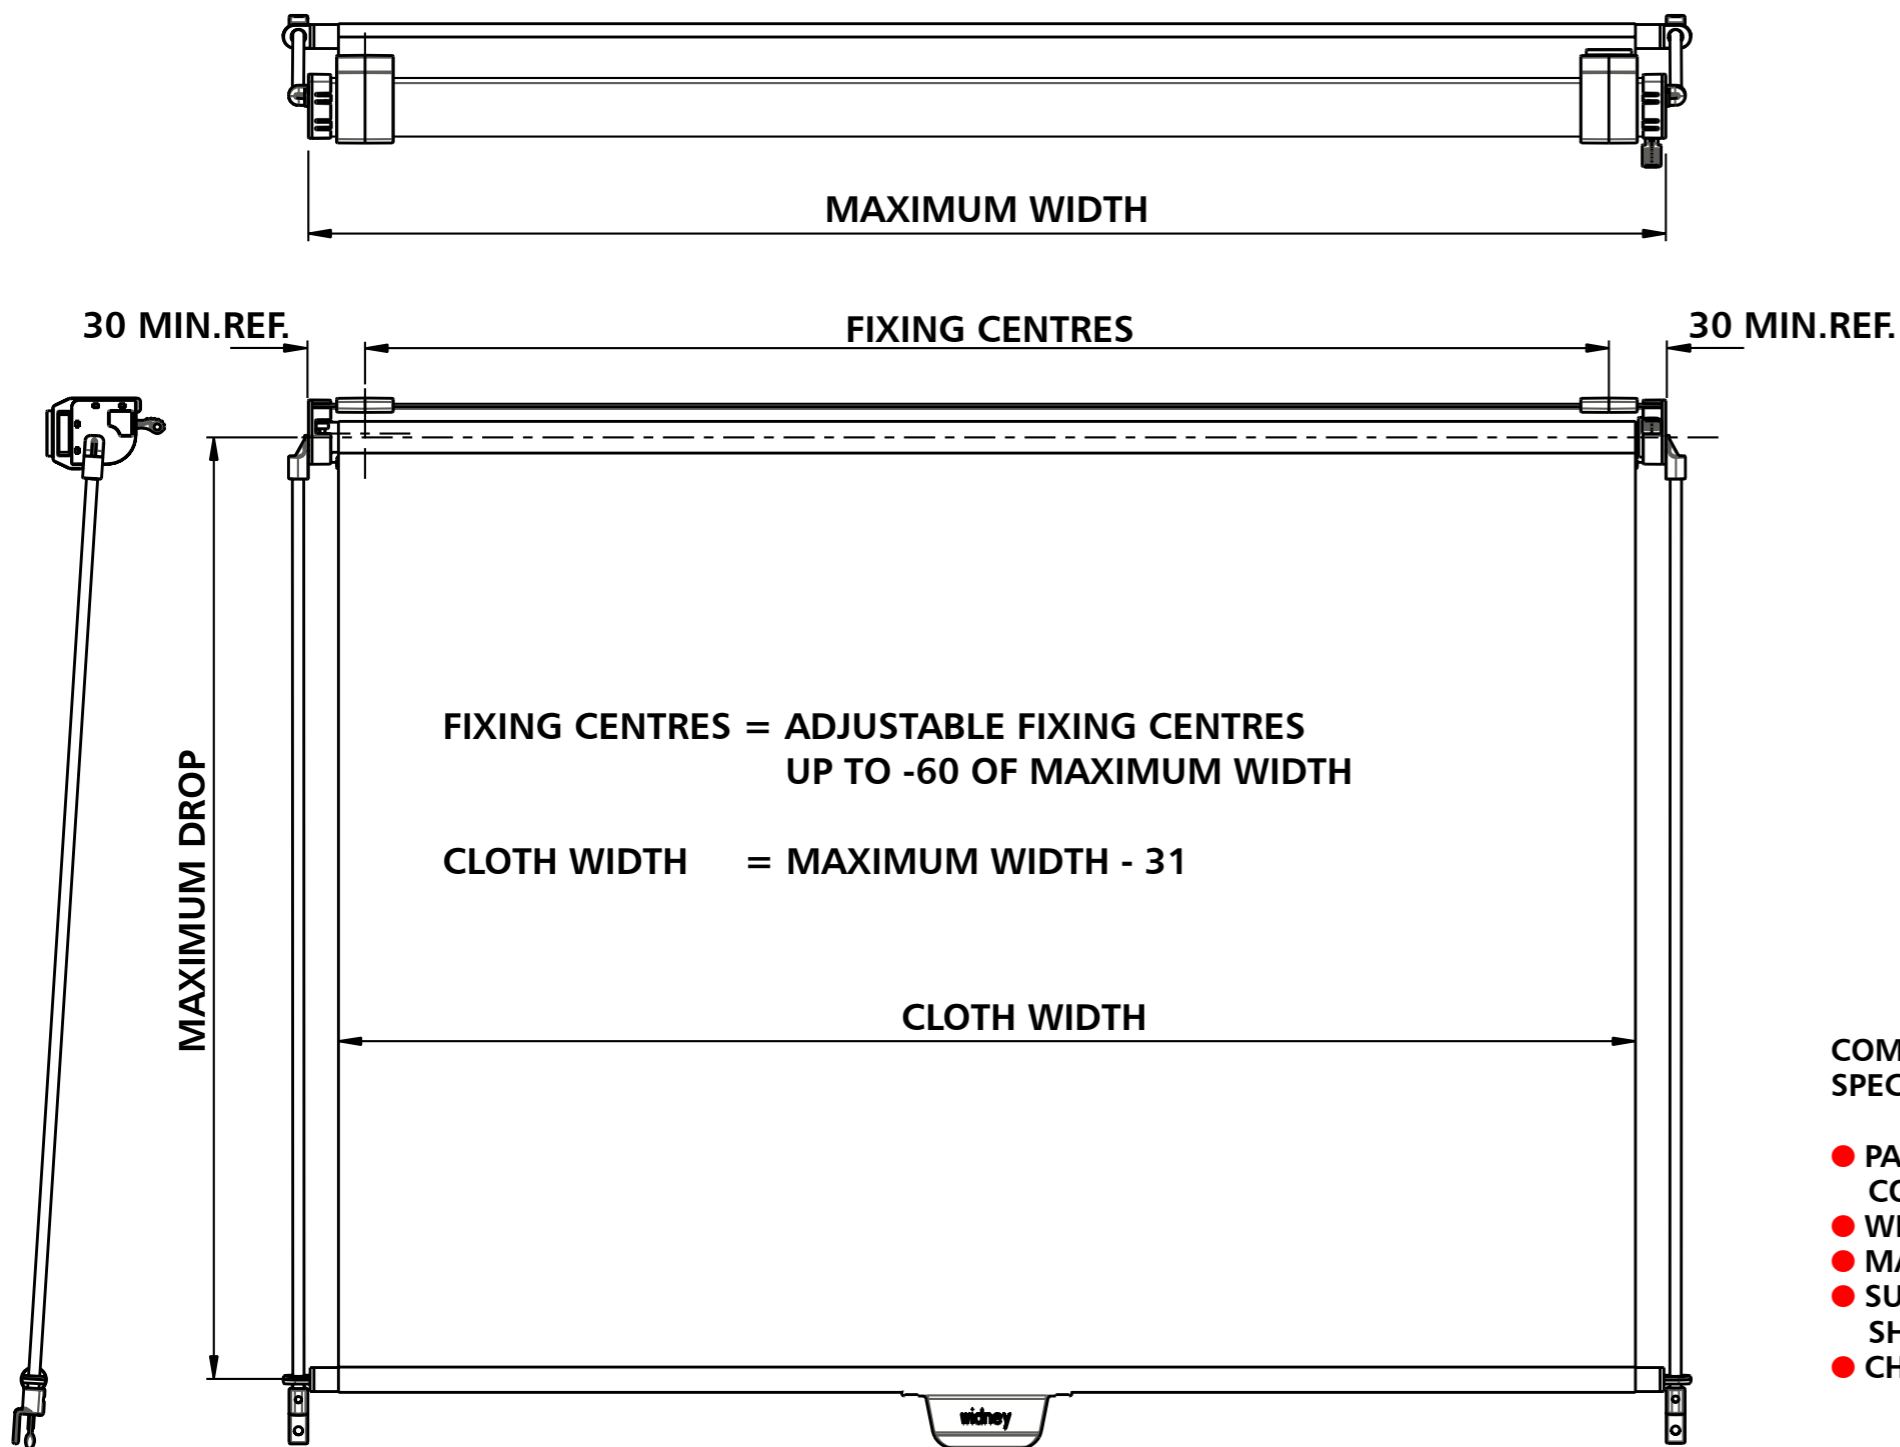

DIMENSIONS IN MM

CASSETTE BLINDS - COMPACT

COMPACT DESIGN SUITABLE FOR A VARIETY OF SPECIALIST VEHICLE APPLICATIONS

- PARTIALLY ENCLOSED ROLLER WITH LEVER CONTROLLED BRAKE/RELEASE MECHANISM
- WIDTH 400mm - 1500mm
- MAXIMUM DROP 1500mm
- SUPPLIED WITH GUIDE BARS, WHICH CAN BE SHAPED TO SUIT THE CONTOURS OF THE WINDSHIELD
- CHOOSE FROM A VARIETY OF FABRICS